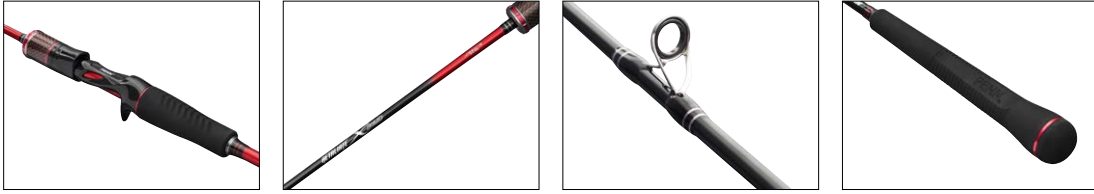

RETALIATE X SOLID JIGGING CAST ROD

The PENN® Retaliate X Solid Jigging Cast rods are designed to offer perfect control over your jig. The unique Solid Spiral Armor technology uses reinforced spiral shaped fibres in the blank, which creates a blank with never-seen-before strength in a carbon rod. Due to the high density of carbon, you still have a rod with great sensitivity and with light Fuji Alconite guides, it remains extremely lightweight. Available in two options, a 6ft3 1+1piece construction with a max jig weight of 200g, and a 6ft 1+1piece construction for jigs up to 300g.

- Solid Spiral Armor technology blank
- X-Wrap carbon technology for a responsive and powerful blank
- Fuji stainless steel guides with KW frames and Alconite rings
- Ergonomic trigger grip reel seat
- EVA handle

NEW

SAP			T/PK
1621307		RETALIATE X SOLID JIG 6FT3/1.90M F <200G 1+1SEC CONV	1
1621308		RETALIATE X SOLID JIG 6FT/1.83M F <300G 1+1SEC CONV	1

1632587