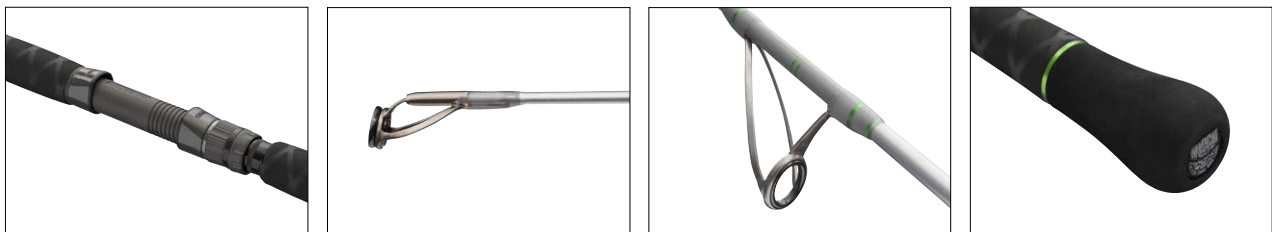

FULL FORCE VERTICAL ROD 165

Elegant, extremely powerful yet sensitive solid carbon catfish rod, especially designed for vertical jigging with bait fish or clonk teasers. Can be used from out of a "normal" boat or a belly boat. The short length enables the angler to fish close to the boat and close to the fish finder transducer, ideal for pelagic fishing. The short back grip allows the angler maximum maneuverability.

- Original Fuji DPS reel seat (double locked)
- SeaGuide® guides
- Double-stone tip guide
- 30TC solid carbon blank
- Lure weight 165cm: 75-175g
- Lifting power: 23kg

NEW

SAP		T/PK
1623284	FULL FORCE VERTICAL 1.65M MF 75-175G 1SEC SPIN	1

1635836