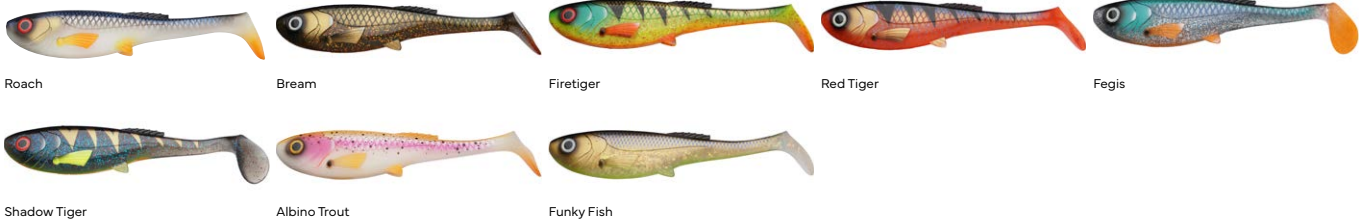

Roach

Bream

Firetiger

Red Tiger

Fegis

Shadow Tiger

Albino Trout

Funky Fish

BEAST SLIM PADDLETAIL

The Beast Slim Paddletail is purpose built to have maximum swimming action on the drop, making it the perfect bait for fishing deep structure and drop offs. You can fish it with a jighead or screw-in to follow the contours perfectly in search of monsters.

- Handbuilt look and feel
- Developed and tested together with Europe's top pike anglers
- Brand new screw-in eye concept
- Complete range for all European pike fishing

NEW

SAP		T/PK
1621273	BEAST SLIM PADDLE 21CM/94G 4PCS ROACH	1
1621274	BEAST SLIM PADDLE 21CM/94G 4PCS BREAM	1
1621275	BEAST SLIM PADDLE 21CM/94G 4PCS FIRETIGER	1
1621276	BEAST SLIM PADDLE 21CM/94G 4PCS RED TIGER	1
1621277	BEAST SLIM PADDLE 21CM/94G 4PCS FEGIS	1
1621278	BEAST SLIM PADDLE 21CM/94G 4PCS SHADOW TIGER	1
1621279	BEAST SLIM PADDLE 21CM/94G 4PCS ALBINO TROUT	1
1621280	BEAST SLIM PADDLE 21CM/94G 4PCS FUNKY FISH	1

1632445