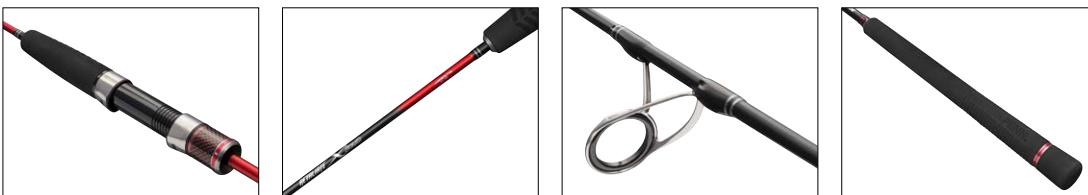

RETALIATE X SOLID JIGGING SPIN ROD

The PENN® Retaliate X Solid Jigging spin rod is designed to give perfect control over your jig. The unique Solid Spiral Armor technology uses reinforced spiral shaped fibres in the blank, which creates a blank with never-seen-before strength in a carbon rod. Due to the high density of carbon, you still have a rod with great sensitivity and with light Fuji Alconite guides, it remains extremely lightweight. The reversed guides will lower the risk of entanglement and the strong backbone of this light rod will make sure you are in control and not the fish.

- Solid Spiral Armor technology blank
- X-Wrap carbon technology for a responsive and powerful blank
- Fuji stainless steel guides with MN frames and Alconite rings
- DPS-type reel seat for an ergonomic hold
- EVA handle

NEW

SAP	T/PK

1621306		RETALIATE X SOLID JIG 6FT/1.83M F <200G 1+1SEC SPIN	1

1632588