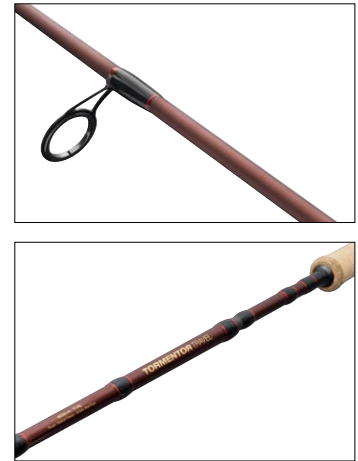

1632457

CARABUS EXQUISITE SPINNING ROD

The Carabus Exquisite spinning rods are designed for micro lure fishing. The thin blanks have a beautiful progressive action, making far casts with micro lures possible and keeping fish well hooked during the fight. Light in weight, built with good quality components and equipped with good quality cork handle grips. Ideal rods for true ultra light fishing!

1632458

TORMENTOR2 SPINNING ROD

The TORMENTOR rod series are designed to be affordable, reliable and widely applicable. These spinning rods can be used in many different circumstances for all sorts of lures and techniques, but will perform best with standard spinning technique. Finished with classy dark red blank colour and cork handle grips.

- Strong and light 24T Carbon rod blank
- Slim design blank with moderate-fast action
- Stainless Steel LTS SIC guides
- Cork handle grips
- Ergonomic and light weight design reel seat
- Including hook keeper

1632633

TORMENTOR2 TRAVEL SPINNING ROD

The TORMENTOR rod series are designed to be affordable, reliable and widely applicable. These spinning rods can be used in many different circumstances for all sorts of lures and techniques. This travel series has blanks which are divided in 3 or 4 sections, making them very convenient in transport - while maintaining a good rod action which feels just like you are using a regular 2 section rod. Finished with classy dark red blank colour and cork handle grips.