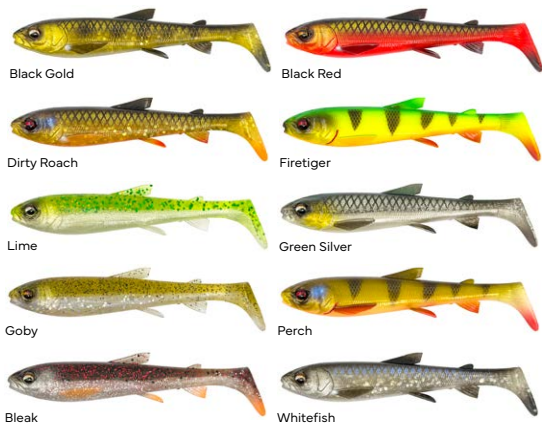

Colours for 12cm 3D Whitefish Shad