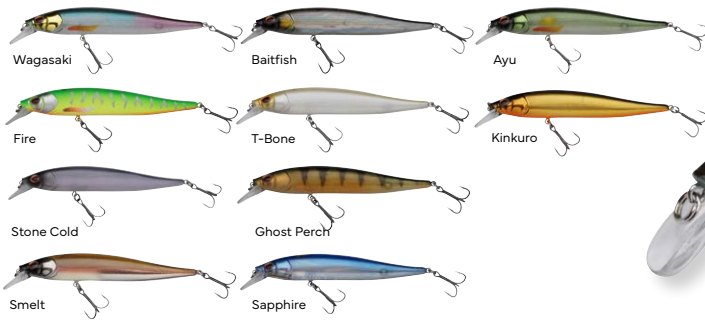

1634644

DEX THUMPER

This floating crankbait does as its name suggests! the Thumping action of the Thumper can be felt clearly on the rod tip. Due to the DEX weight ramp system it flies straight and true, making it perfect to hit those honey holes in between weeds and under overhanging branches. Use it for steady retrieves, or stop-and-go techniques.

1632514

DEX STUNNA 100

DEX STUNNA 100 PLUS1

DEX STUNNA 100

The highly anticipated down sizer to the Stunna 112! The Stunna 100 is the perfect twitch bait for all European twitchbait applications. From slow winter fishing, where the perfect left-right darting action combined with a dead slow fall on the pause triggers bites when all other baits fail. Fish it high in the water in summer, with aggressive rod snaps in summer and drive all those active predators crazy.