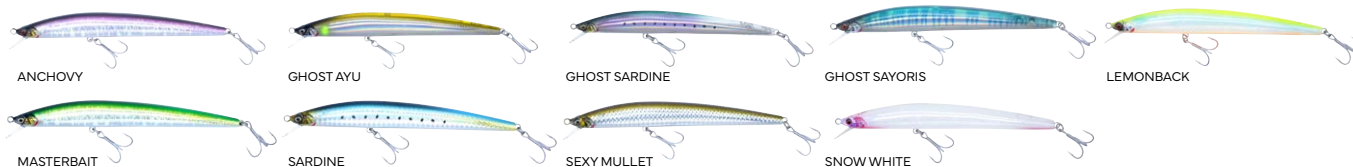

WANDER JERK

This sleek and long-casting minnow is about to revolutionize the way you fish – welcome to the Wander Jerk. Every aspect of this state-of-the-art lure has been meticulously crafted to help you get strikes from even the most cautious of fish in the most challenging of conditions. An advanced tungsten weight system allows you to cast long distances with ease and accuracy and ensures a stable flight and unparalleled balance in the water. With each jerk, this lure subtly tilts towards the bottom, causing great resistance against the water, which means its action will never fail even in turbulent conditions. The hexagonal lip design gives the lure an irresistibly lively action during the retrieve or with jerking motions. While primarily tailored for sea bass, this versatile lure excels in various weather conditions and fishing locales, proving equally effective for bonitos, barracudas, bluefish, leerfish, and many more. Hold on tight to your rod because the Wander Jerk is about to take your angling adventures to new heights.

- Advanced lip design for lively jerking action
- Tungsten weight system for exceptional casting prowess
- Slim, captivating body profile
- Medium rattle sound for added attraction
- Equipped with super-strong and durable saltwater SGY3X hooks

NEW CAMPAIGN

SAP			HOOK	S/DEPTH	T/PK
1623180		WANDER JERK 12.2CM 13.3G ANCHOVY	#6	0.4 M - 1.00M	5
1623181		WANDER JERK 12.2CM 13.3G GHOST AYU	#6	0.4 M - 1.00M	5
1623185		WANDER JERK 12.2CM 13.3G GHOST SARDINE	#6	0.4 M - 1.00M	5
1623184		WANDER JERK 12.2CM 13.3G GHOST SAYORIS	#6	0.4 M - 1.00M	5
1623182		WANDER JERK 12.2CM 13.3G LEMONBACK	#6	0.4 M - 1.00M	5
1623183		WANDER JERK 12.2CM 13.3G MASTERBAIT	#6	0.4 M - 1.00M	5
1623186		WANDER JERK 12.2CM 13.3G SARDINE	#6	0.4 M - 1.00M	5
1623187		WANDER JERK 12.2CM 13.3G SEXY MULLET	#6	0.4 M - 1.00M	5
1623196		WANDER JERK 12.2CM 13.3G SNOW WHITE	#6	0.4 M - 1.00M	5
1623188		WANDER JERK 14.2CM 20.5G ANCHOVY	#4	0.4 M - 1.00M	5
1623189		WANDER JERK 14.2CM 20.5G GHOST AYU	#4	0.4 M - 1.00M	5
1623193		WANDER JERK 14.2CM 20.5G GHOST SARDINE	#4	0.4 M - 1.00M	5
1623192		WANDER JERK 14.2CM 20.5G GHOST SAYORIS	#4	0.4 M - 1.00M	5
1623190		WANDER JERK 14.2CM 20.5G LEMONBACK	#4	0.4 M - 1.00M	5
1623191		WANDER JERK 14.2CM 20.5G MASTERBAIT	#4	0.4 M - 1.00M	5
1623194		WANDER JERK 14.2CM 20.5G SARDINE	#4	0.4 M - 1.00M	5
1623195		WANDER JERK 14.2CM 20.5G SEXY MULLET	#4	0.4 M - 1.00M	5
1623197		WANDER JERK 14.2CM 20.5G SNOW WHITE	#4	0.4 M - 1.00M	5

1632636