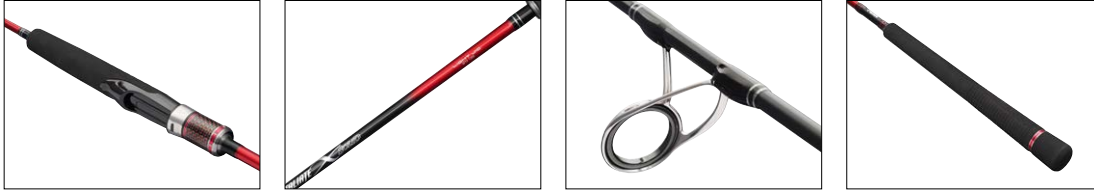

RETALIATE X SOLID LIGHT JIGGING SPIN ROD

The PENN® Retaliate X Solid Light Jigging spin rods are designed to give you perfect control over your jig. The unique Solid Spiral Armor technology uses reinforced spiral shaped fibres in the blank, which creates a blank with never-seen-before strength in a carbon rod. Due to the high density of carbon, you still have a rod with great sensitivity and with light Fuji Alconite guides, it remains extremely lightweight. The reversed guides will lower the risk of entanglement and the strong backbone of this light rod will make sure you are in control and not the fish.

- Solid Spiral Armor technology blank
- X-Wrap carbon technology for a responsive and powerful blank
- Fuji stainless steel guides with Alconite rings
- Fuji VSS-type (120G model) and DPS-type reel seat (200G model) for an ergonomic hold
- EVA handle

NEW

SAP	T/PK

1621305		RETALIATE X SOLID LJ 6FT2/1.88M F <120G 1+1SEC SPIN	1

1632589