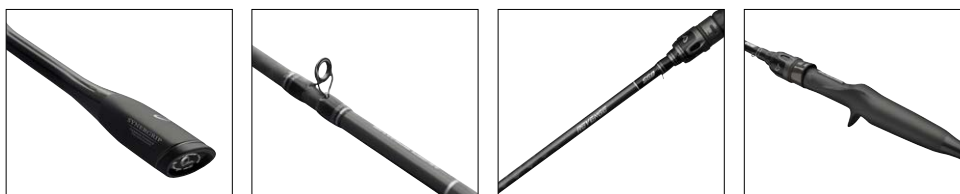

REVENGE SG8 LIGHT GAME BC

The Light game BC is designed for small to medium lures. Perfectly balanced and extremely responsive to maximize the hook-up ratio while always having the best lure control. The fast action Japanese Torayca 46T blank with 4X V2 Carbon are extremely lightweight and help you to feel even the slightest touch. Designed with our unique Synergrip FULL Carbon handle designs, transferring every single vibration into the handle for maximum sensitivity. Designed for small soft lures, cranks, spinners, spoons, twitch baits and even specialized perch or zander techniques.

- Synergrip Full Carbon handle design
- Fuji SiC Guides
- 4X Wrap V2 carbon technology
- Reset Accelerator Technology for extreme fast recovery of the blank
- Competition Ready-to-fish neoprene rod bag
- Japanese Torayca 46T carbon blanks

NEW

SAP			T/PK
1601636		REVENGE SG8 LIGHT GAME 6FT6/1.98M F 3-14G 1+1SEC BC	1

1632595