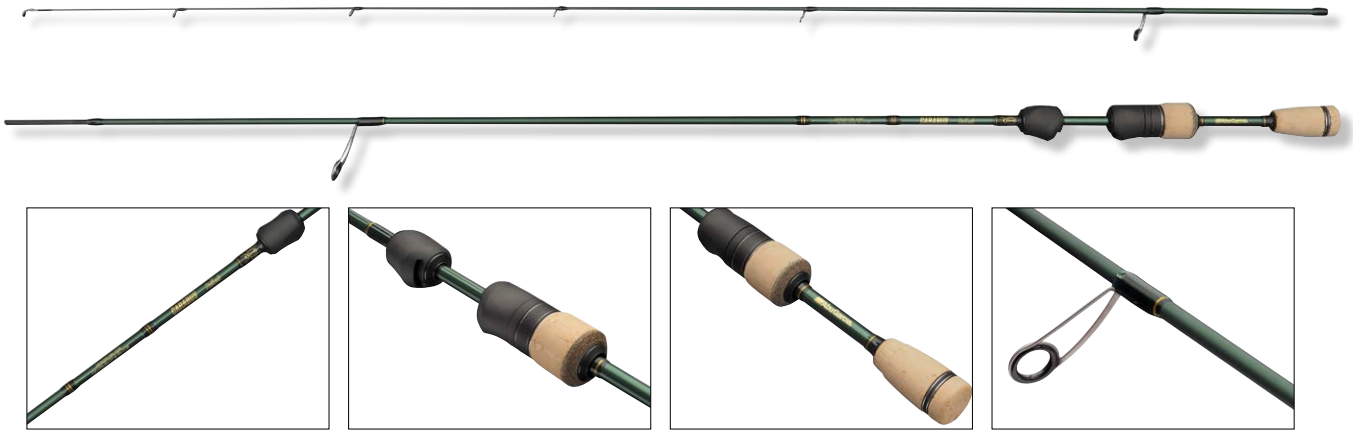

CARABUS DELICATE2 SPINNING ROD

The Carabus Delicate spinning rods are designed to be your ideal partner for micro lure fishing. The super thin blanks have a beautiful progressive action, making accurate and far casts with micro lures possible and keeping fish well hooked during the fight. Very light in weight, built with high quality Fuji® components and equipped with high quality cork handle grips. When you need to present your micro lures with ultimate precision, the Delicate series should be your choice!

- Ultra light 30T carbon blank
- Responsive UL blank action
- Fuji® 'O' KL-type micro guides
- Fuji® SKSS reel seat
- High quality cork grip material
- ULS and LS models have solid carbon tips
- Designed for micro lure fishing

NEW

SAP		T/PK
1612451	CARABUS DELICATE2 602ULS 1.83M 0.8-4G S 2SEC	1
1612452	CARABUS DELICATE2 602XUL 1.83M 0.5-3G S 2SEC	1
1612453	CARABUS DELICATE2 622LS 1.88M 1.5-4.5G S 2SEC	1
1612454	CARABUS DELICATE2 632UL 1.91M 0.8-4G S 2SEC	1
1620706	CARABUS DELICATE2 682XUL 2.03M 0,5-3,5G S 2SEC	1
1620707	CARABUS DELICATE2 762UL 2.29M 0,8-4G S 2SEC	1
1620708	CARABUS DELICATE2 822ULP 2.49M 1-5G S 2SEC	1

1632457