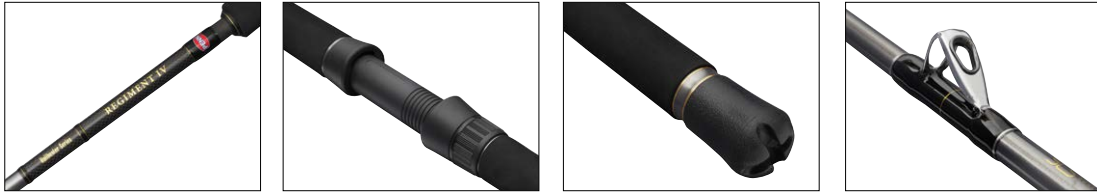

REGIMENT IV HALIBUSTER ROD

The Regiment IV Halibuster rod comes in two different weight classes: a 20-30lb and a 30-50lb version. Both are designed to be the ultimate for targeting halibut in Norway because of the special action that combines super-sensitive tip with ultra-strong backbone. These rods are capable of putting some real pain on a 2m+ halibut, helping you catch your fish of a lifetime. The blank incorporates SLS3 blank assembly, providing a very thin diameter for better ergonomics when fished for long periods. Each rod is finished with only the best SeaGuide guides, which are fully saltwater-proof and very strong.

- High modulus 30T carbon blank
- SLS3 blank construction
- Saltwater-proof SeaGuide guides
- Ergonomic, high-density EVA handles
- Cross Gimbal

NEW

SAP		T/PK
1620465	REGIMENT IV HALIBUSTER 2.40M F 20-30LB 1+1SEC CONV	1
1620466	REGIMENT IV HALIBUSTER 2.40M F 30-50LB 1+1SEC CONV	1

1632575