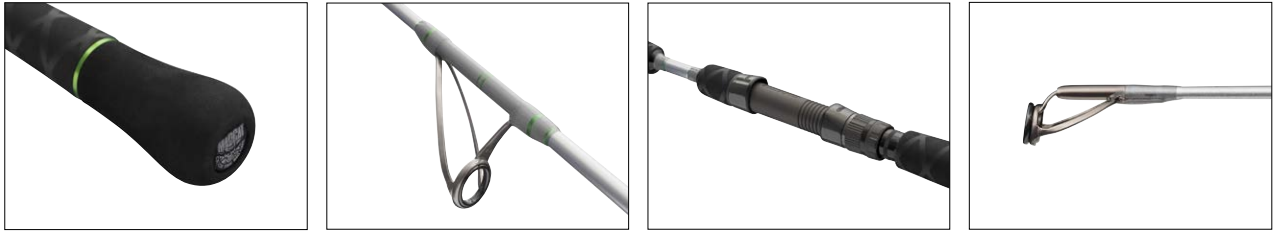

FULL FORCE VERTICAL ROD 175

Elegant, extremely powerful yet sensitive solid carbon catfish rod, especially designed for vertical jigging with bait fish or clonk teasers. Can be used from out of a "normal" boat or a belly boat. The short back grip allows the angler maximum maneuverability.

- Original Fuji DPS reel seat (double locked)
- SeaGuide® guides
- Double-stone tip guide
- 30TC solid carbon blank
- Lure weight 175cm: 100-250g
- Lifting power: 25kg

NEW

SAP		T/PK
1623285	FULL FORCE VERTICAL 1.75M MF 100-250G 1SEC SPIN	1

1632413