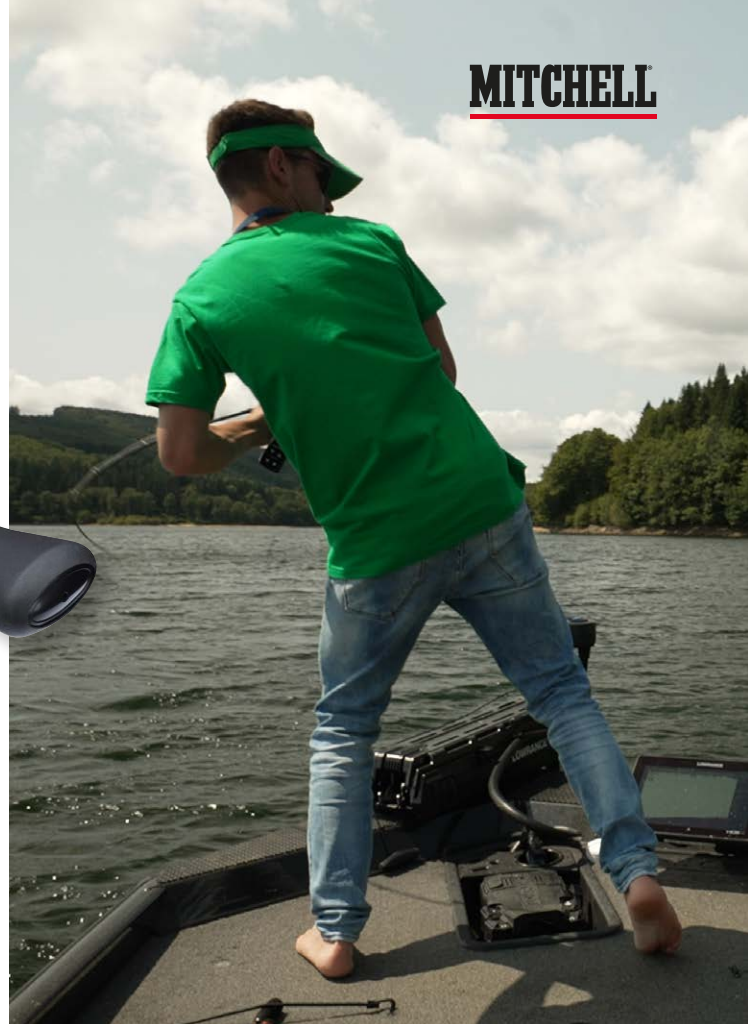

MX3 PRO LOW PROFILE

The MX3 PRO low profile reels are good quality low profile reels which deliver strong performance for an affordable price -making them ideal for the beginning casting reel angler. Built on a strong one-piece graphite base and equipped with light weight aluminum parts. this reel really stands out in specs and performance. The brake system is magnetic and can be easily adjusted via the external dial knob.

- 4+1 stainless steel bearings
- Light weight graphite body and side plates
- Aluminum 95mm handle
- Strong aluminum gearing
- Accurate magnetic brake system
- Brake adjustable by external dial
- Available in 6.6:1 and 7.3:1 gear ratio
- 5kg drag power
- Optimal casting weight range: 8-55g

NEW Q2 2025

SAP			WEIGHT	CAPACITY (m/mm)	RETR.	DRAG	T/PK
1624509		MX3 PRO LP-L STAR DRAG 5BB	209G	100/0.33	66CM	5KG	1
1624510		MX3 PRO LP-L STAR DRAG 5BB	209G	100/0.33	74CM	5KG	1

1635739