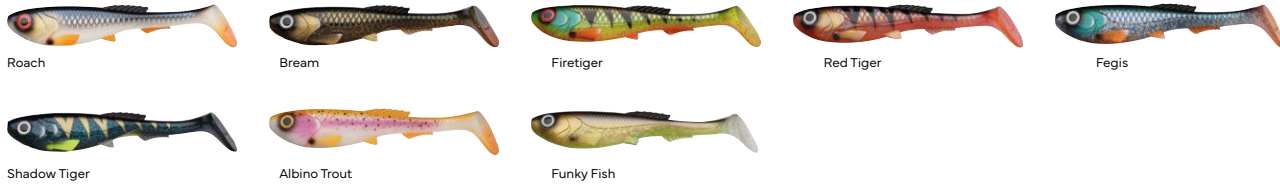

1578536

BEAST CURLTAIL

The super seductive action of the brand new Beast Curltail wins over ever the most lethargic pike. This is the perfect softbait when you need to fish slow and methodical for thoaw big mommas. Fished either cast and retrieve, on the drop this bait has already produced some monsters!

- Handbuilt look and feel
- Developed and tested together with Europe's top pike anglers
- Brand new screw-in eye concept
- Complete range for all European pike fishing

NEW

SAP		T/PK
1621249	BEAST CURLTAIL 21CM/89G 4PCS ROACH	1
1621250	BEAST CURLTAIL 21CM/89G 4PCS BREAM	1
1621251	BEAST CURLTAIL 21CM/89G 4PCS FIRETIGER	1
1621252	BEAST CURLTAIL 21CM/89G 4PCS RED TIGER	1
1621253	BEAST CURLTAIL 21CM/89G 4PCS FEGIS	1
1621254	BEAST CURLTAIL 21CM/89G 4PCS SHADOW TIGER	1
1621255	BEAST CURLTAIL 21CM/89G 4PCS ALBINO TROUT	1
1621256	BEAST CURLTAIL 21CM/89G 4PCS FUNKY FISH	1

1632434

BEAST PADDLETAIL

Big rolling action and massive tail kicking combined with fantastic design, the Beast Paddletail sets the new standard in pike softbaits! Available in two sizes, the Beast Paddle tail is developed for cast and retrieve fishing over weeds and structure. Can be rigged both shallow and weighted, if you are targetting deep lying pike.