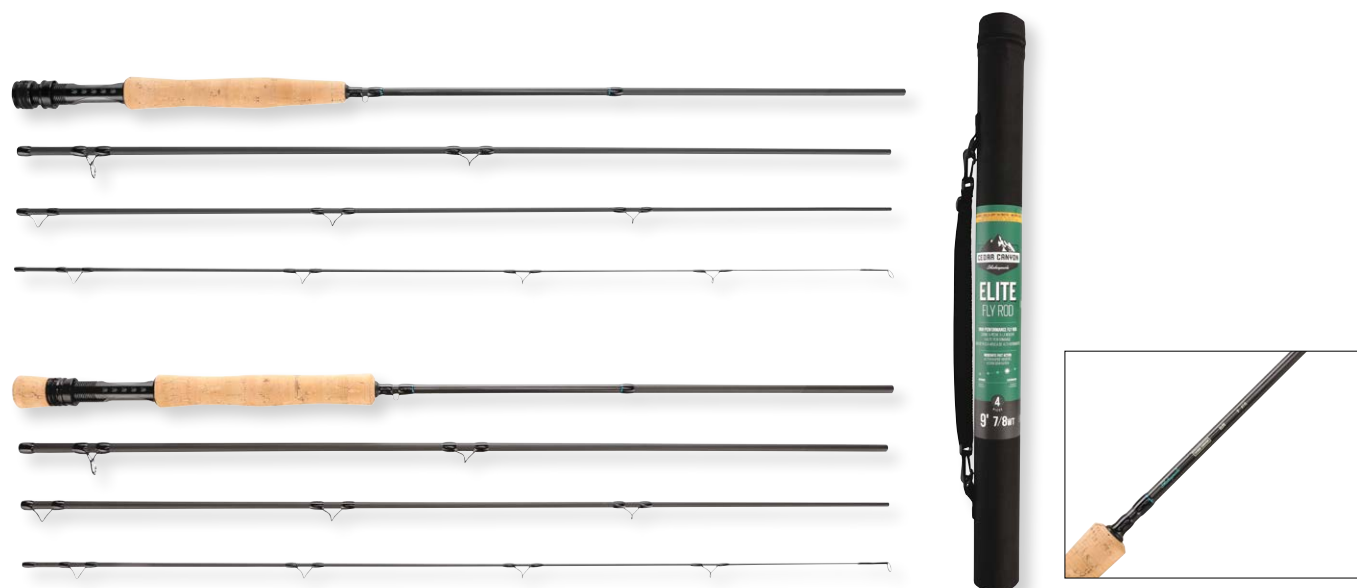

CEDAR CANYON ELITE FLY ROD

An "Elite" value, the Cedar Canyon Elite fly rod stands out with its high-performance medium-fast action blank and top-quality components.

Designed for those who appreciate precision and finesse, the Elite rod takes the Cedar Canyon series to the next level. The Elite Series combines advanced engineering with premium materials, ensuring a seamless casting experience and exceptional durability.

Elevate your fly-fishing pursuits with the Cedar Canyon Elite Series – where excellence is within reach for the discerning angler seeking unparalleled value.

- High Performance 9ft 4pc Carbon fibre construction fly rod
- Quality cork handle
- Aluminium reel seat
- Refined medium-fast action

NEW

SAP		T/PK
1591093	ELITE ROD 9' #5/6 4PC	1
1591094	ELITE ROD 9' #7/8 4PC	1

1595575