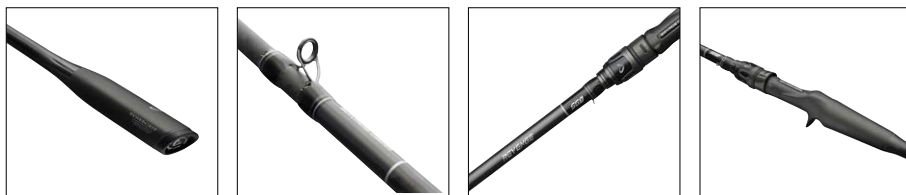

REVENGE SG8 HEAVY GAME BC

Heavy game rods are designed for medium to large sized lures like softbaits, spinnerbaits, jerkbaits, swimbaits, etc. The fast action Japanese Torayca 46T blank with 4X V2 Carbon are extremely lightweight and help you to feel even the slightest touch. Designed with our unique Synergrip FULL Carbon handle designs, transferring every single vibration into the handle for maximum sensitivity. Perfectly balanced and extremely responsive to maximize the hook-up ratio while always having the best lure control.

- Synergrip Full Carbon handle design
- Fuji SIC Guides
- 4X Wrap V2 carbon technology
- Reset Accelerator Technology for extreme fast recovery of the blank
- Competition Ready-to-fish neoprene rod bag
- Japanese Torayca 46T carbon blanks

NEW

SAP			T/PK
1601726		REVENGE SG8 HEAVY GAME 7FT3/2.21M F 12-56G 1+1SEC BC	1
1601730		REVENGE SG8 HEAVY GAME 7FT4/2.23M XF 15-80G 1+1SEC BC	1

1632593